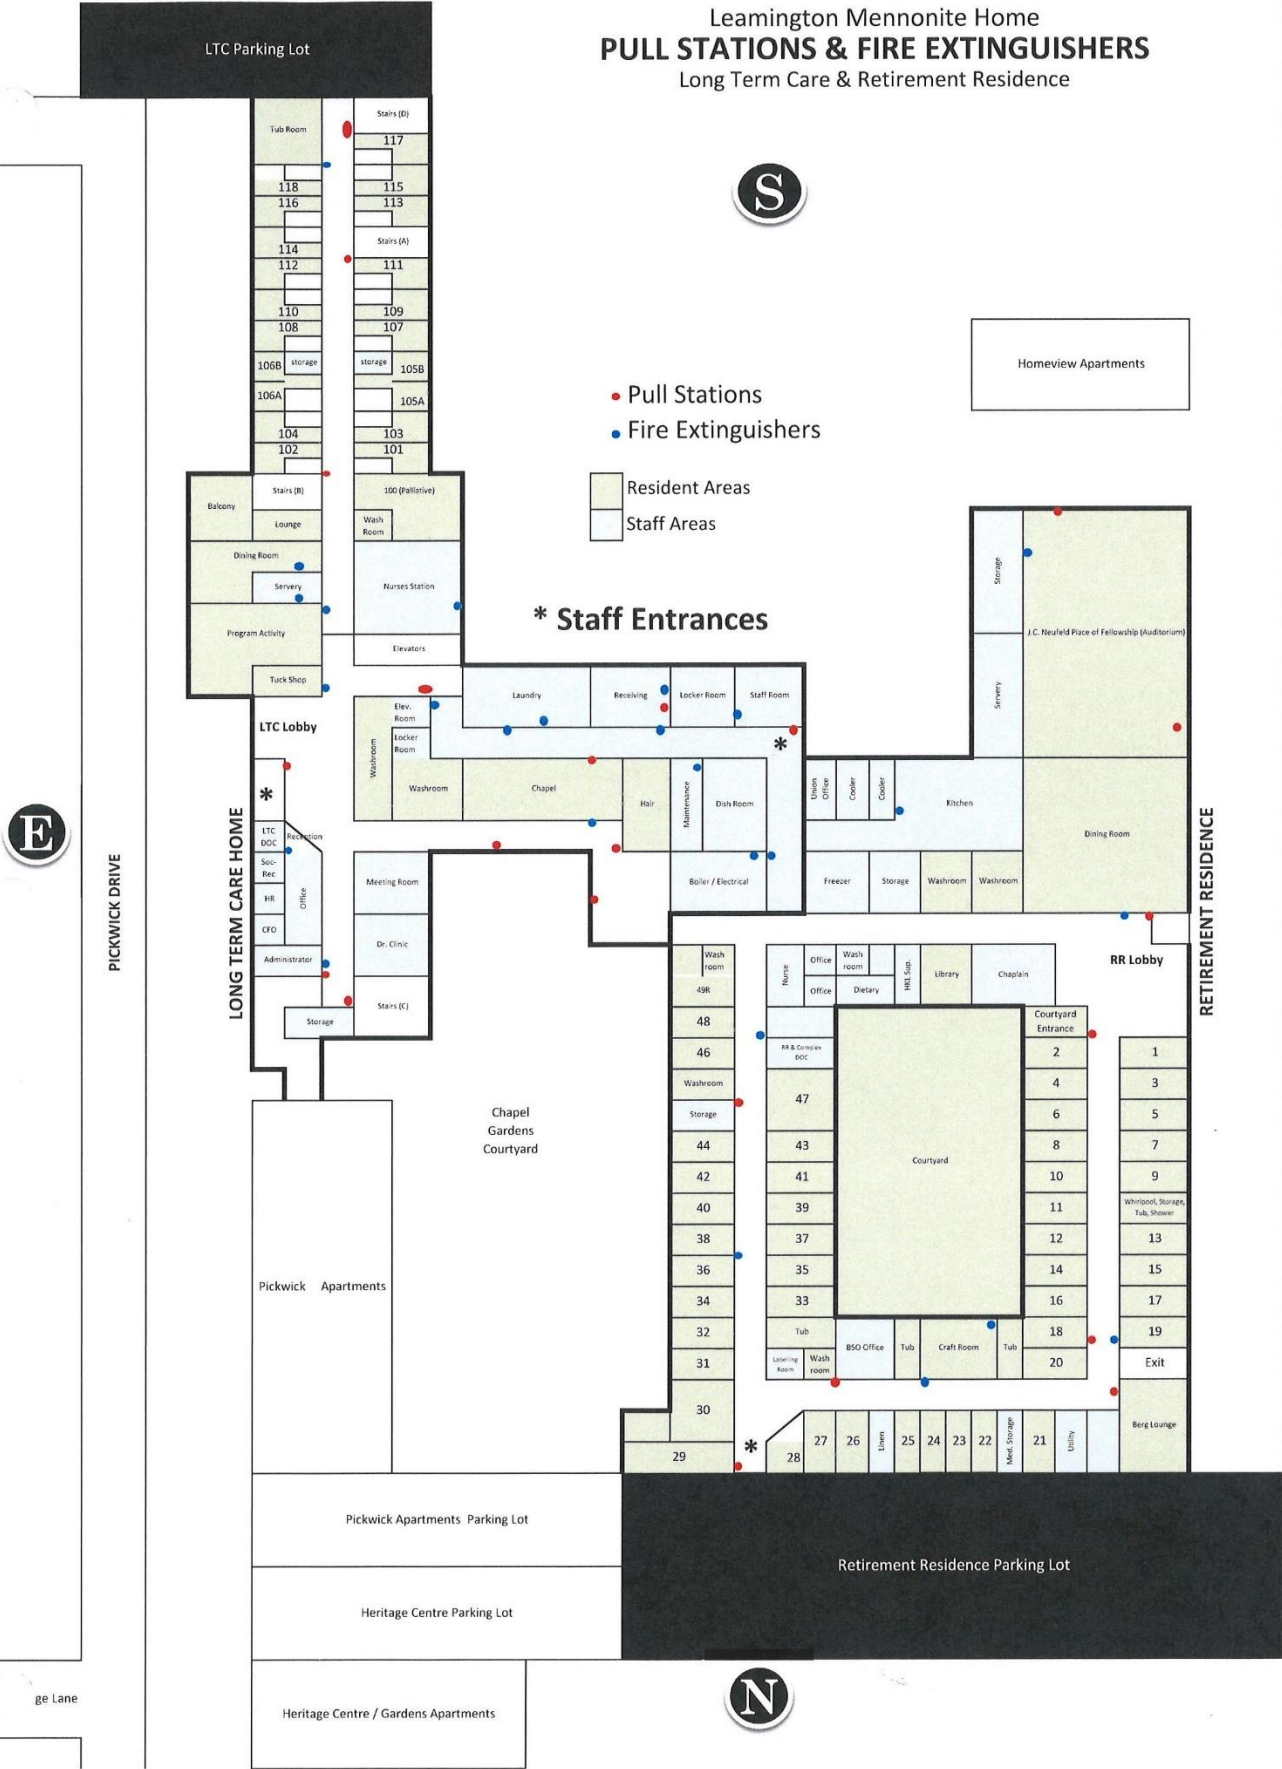

# Leamington Mennonite Home PULL STATIONS & FIRE EXTINGUISHERS Long Term Care & Retirement Residence

- Pull Stations
- Fire Extinguishers

- Resident Areas
- Staff Areas

**\* Staff Entrances**

PICKWICK DRIVE

LONG TERM CARE HOME

GARRISON AVENUE

RETIREMENT RESIDENCE

ge Lane

Heritage Centre / Gardens Apartments

- Pull Stations
- Fire Extinguishers

Resident Areas  
Staff Areas